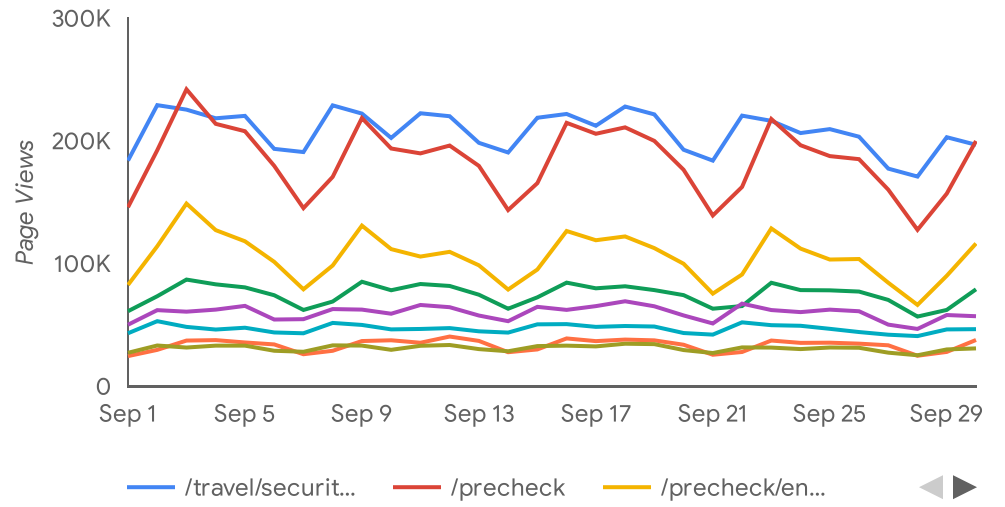

2024 September

Summary

Total users 4.4M -8.5%

New users 4.3M -6.7%

New User % 97% +2.0%

Pct Engaged 96% +0.4%

Pageviews per User 8.7 -0.2%

Engagement Time 00:01:20 +0.9%

Trends

Page Views

Table with 4 columns: Page title, Views, New users, Total users. Lists top 10 pages.

Top Pages

Table with 4 columns: Page path, Views, % Views, Active users. Lists top 8 page paths.

Top Traffic Sources

Table with 4 columns: Session source, Session medium, Sessions, % Sessions. Lists top 10 traffic sources.

Top Events

Table with 4 columns: Event name, Event count, % Events, Active users. Lists top 10 events.