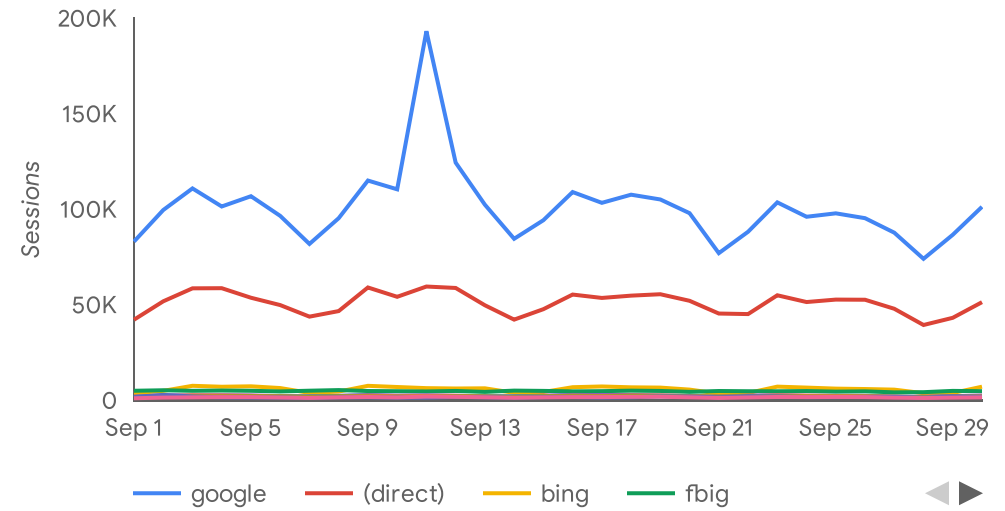

2024 September

Summary

Total users 4.4M -8.5%

New users 4.3M -6.7%

New User % 97% +2.0%

Pct Engaged 96% +0.4%

Pageviews per User 8.7 -0.2%

Engagement Time 00:01:20 +0.9%

Trends

Page Views

Table with 4 columns: Page title, Views, New users, Total users. Lists top 10 pages.

Top Pages

Table with 4 columns: Page path, Views, % Views, Active users. Lists top 8 page paths.

Top Traffic Sources

Table with 4 columns: Session source, Session medium, Sessions, % Sessions. Lists top 10 traffic sources.

Top Events

Table with 4 columns: Event name, Event count, % Events, Active users. Lists top 10 events.