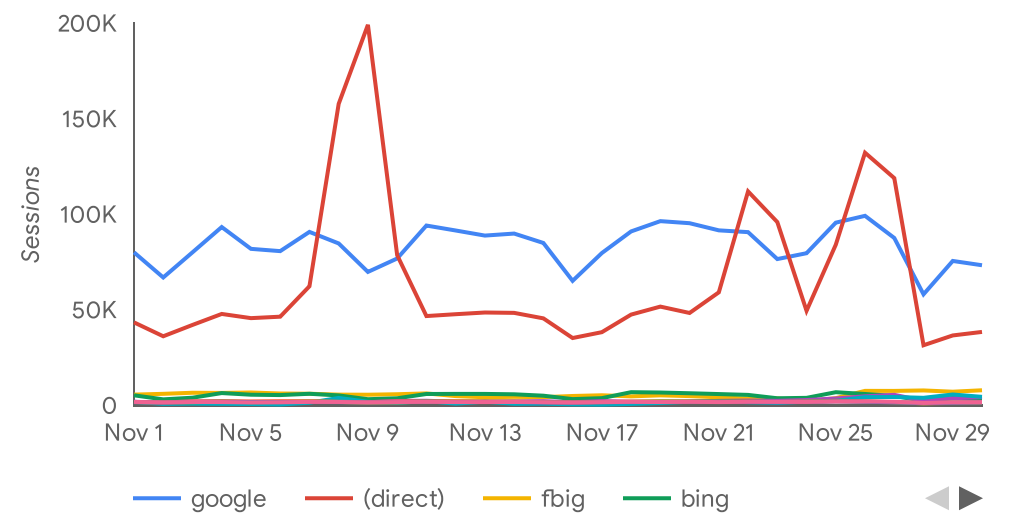

2024 November

Summary

Total users 4.5M ↑ 1.2%

Total Views 34,660,531 ↓ -3.0%

New User % 100% ↑ 4.0%

Pct Engaged 95% ↑ 1.5%

Pageviews per User 7.6 ↓ -4.2%

Engagement Time 00:01:02 ↓ -8.6%

Trends

Page Views

Table with 4 columns: Page title, Views, New users, Total users. Lists top 10 pages.

Top Pages

Table with 4 columns: Page path, Views, % Views, Active users. Lists top 8 page paths.

Top Traffic Sources

Table with 4 columns: Session source, Session medium, Sessions, % Sessions. Lists top 10 traffic sources.

Top Events

Table with 4 columns: Event name, Event count, % Events, Active users. Lists top 10 events.