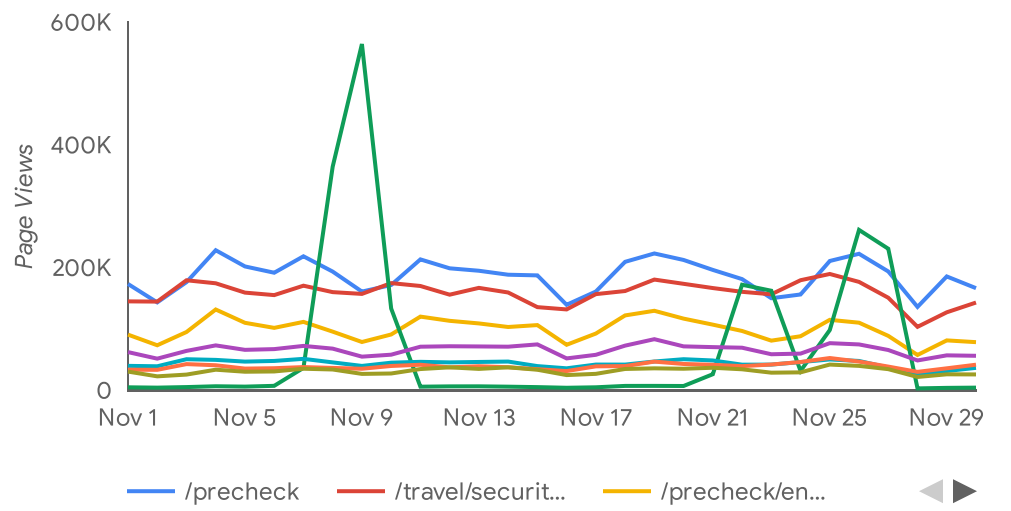

2024 November

Summary

Total users 4.5M ↑ 1.2%

Total Views 34,660,531 ↓ -3.0%

New User % 100% ↑ 4.0%

Pct Engaged 95% ↑ 1.5%

Pageviews per User 7.6 ↓ -4.2%

Engagement Time 00:01:02 ↓ -8.6%

Trends

Page Views

Table with 4 columns: Page title, Views, New users, Total users. Lists top 10 pages.

Top Pages

Table with 4 columns: Page path, Views, % Views, Active users. Lists top 8 page paths.

Top Traffic Sources

Table with 4 columns: Session source, Session medium, Sessions, % Sessions. Lists top 10 traffic sources.

Top Events

Table with 4 columns: Event name, Event count, % Events, Active users. Lists top 10 events.