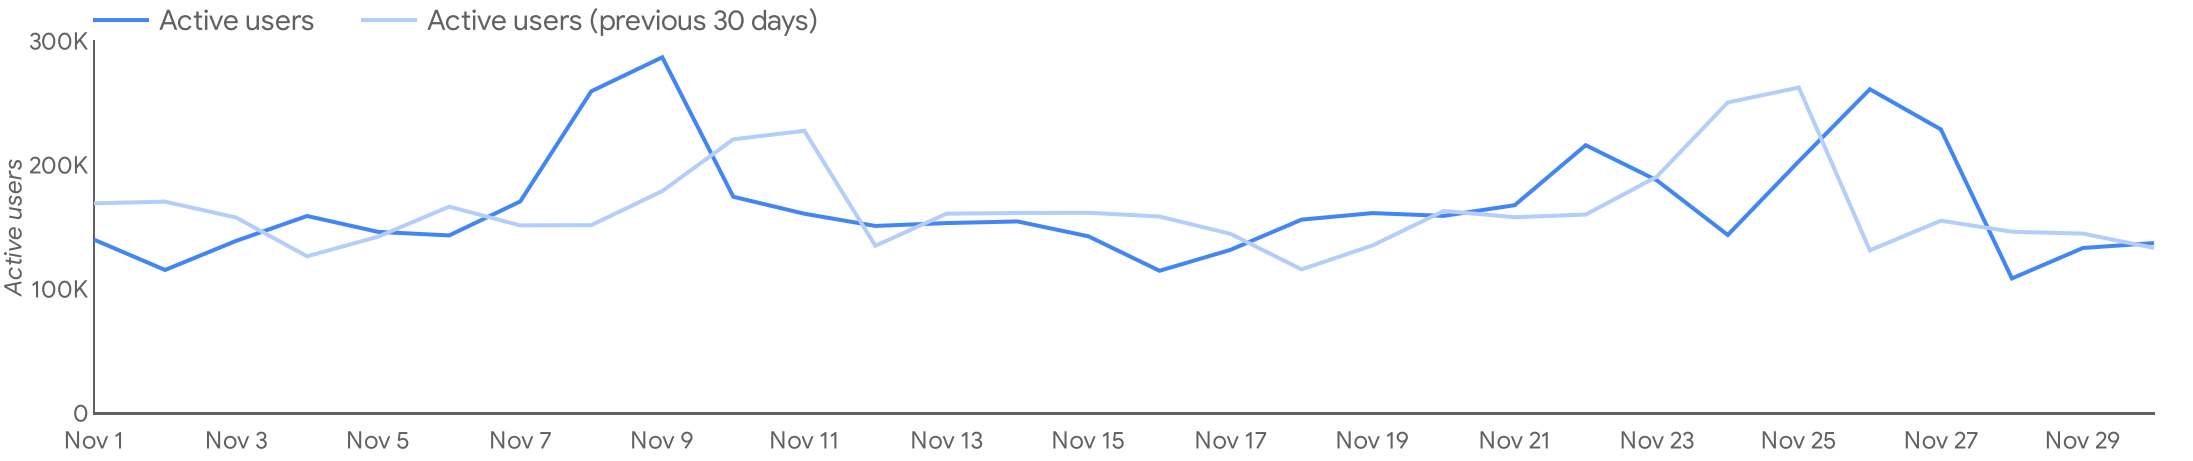

2024 November

Summary

Total users 4.5M ↑ 1.2%

Total Views 34,660,531 ↓ -3.0%

New User % 100% ↑ 4.0%

Pct Engaged 95% ↑ 1.5%

Pageviews per User 7.6 ↓ -4.2%

Engagement Time 00:01:02 ↓ -8.6%

Trends

Page Views

Table with 4 columns: Page title, Views, New users, Total users. Lists top 10 pages.

Top Pages

Table with 4 columns: Page path, Views, % Views, Active users. Lists top 8 page paths.

Top Traffic Sources

Table with 4 columns: Session source, Session medium, Sessions, % Sessions. Lists top 10 traffic sources.

Top Events

Table with 4 columns: Event name, Event count, % Events, Active users. Lists top 10 events.