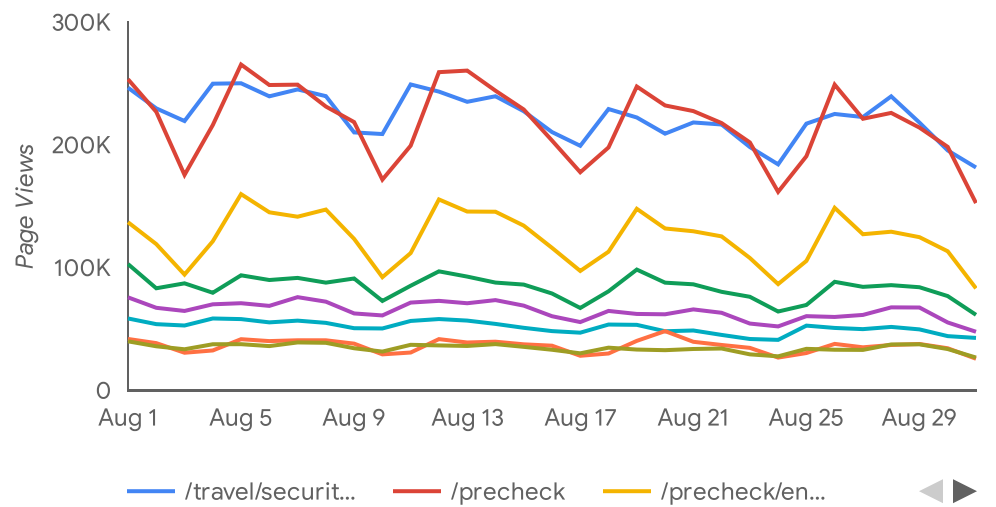

2024 August

Summary

Total users 5.0M -9.6%

New users 4.8M -10.3%

New User % 95% -0.8%

Pct Engaged 95% 0.6%

Pageviews per User 8.7 -2.5%

Engagement Time 00:01:19 -1.6%

Trends

Page Views

Table with 4 columns: Page title, Views, New users, Total users. Lists top 10 pages.

Top Pages

Table with 4 columns: Page path, Views, % Views, Active users. Lists top 8 page paths.

Top Traffic Sources

Table with 4 columns: Session source, Session medium, Sessions, % Sessions. Lists top 10 traffic sources.

Top Events

Table with 4 columns: Event name, Event count, % Events, Active users. Lists top 10 events.