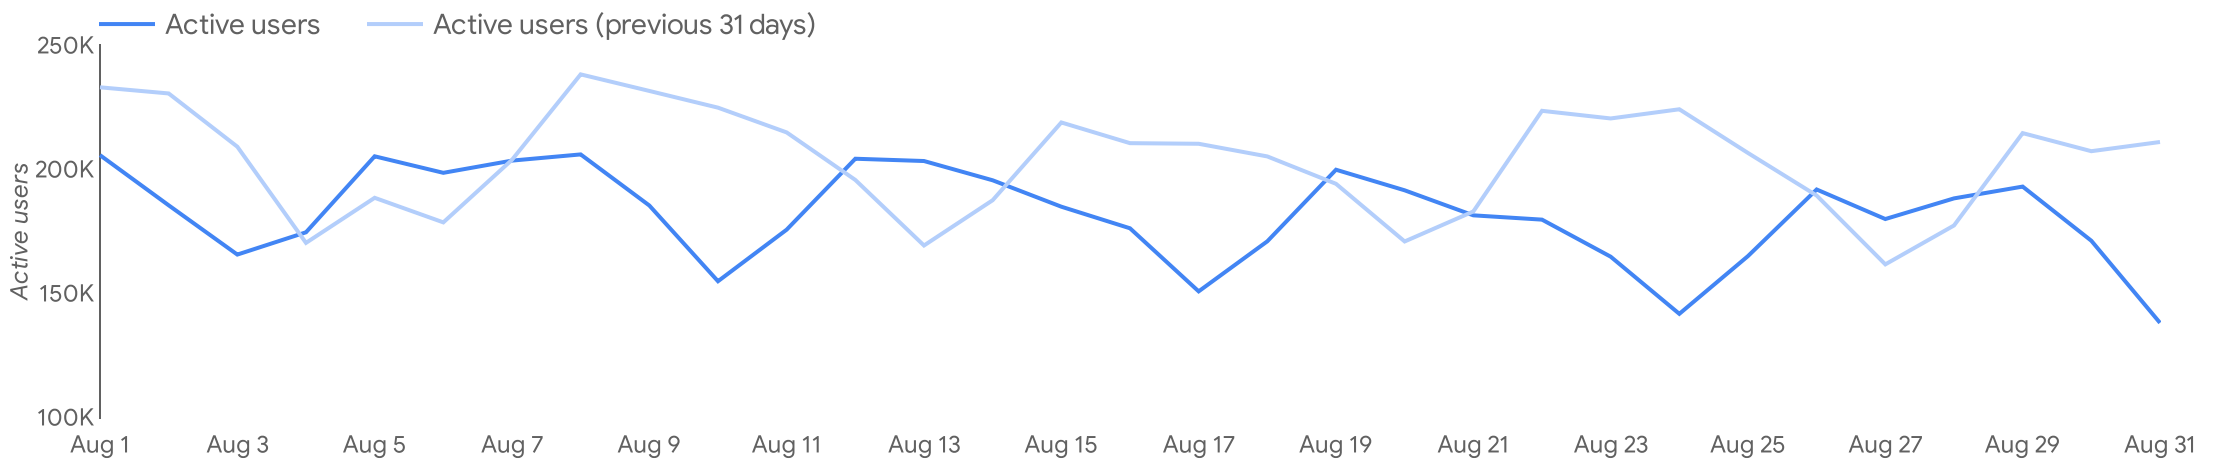

2024 August

Summary

Total users 5.0M -9.6%

New users 4.8M -10.3%

New User % 95% -0.8%

Pct Engaged 95% 0.6%

Pageviews per User 8.7 -2.5%

Engagement Time 00:01:19 -1.6%

Trends

Page Views

Table with 4 columns: Page title, Views, New users, Total users. Lists top 10 pages.

Top Pages

Table with 4 columns: Page path, Views, % Views, Active users. Lists top 8 page paths.

Top Traffic Sources

Table with 4 columns: Session source, Session medium, Sessions, % Sessions. Lists top 10 traffic sources.

Top Events

Table with 4 columns: Event name, Event count, % Events, Active users. Lists top 10 events.