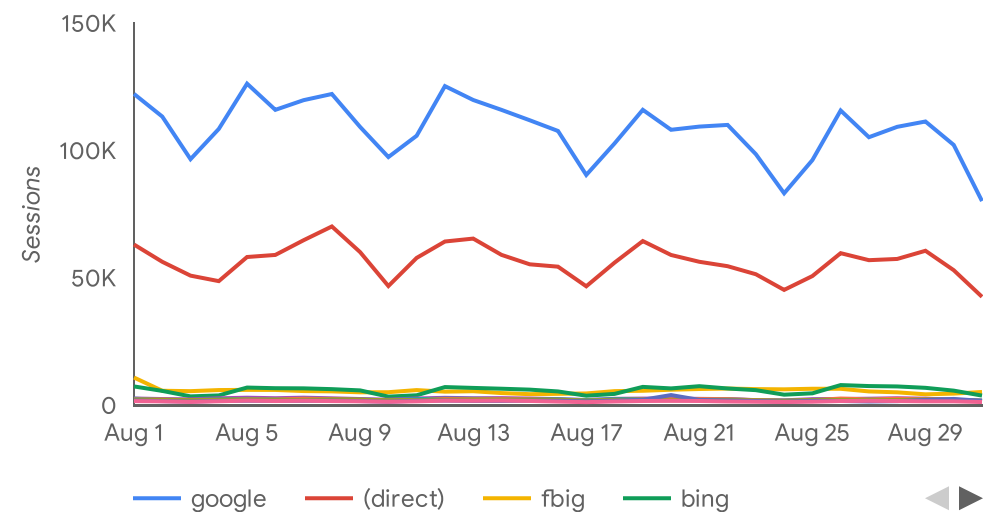

2024 August

Summary

Total users 5.0M -9.6%

New users 4.8M -10.3%

New User % 95% -0.8%

Pct Engaged 95% 0.6%

Pageviews per User 8.7 -2.5%

Engagement Time 00:01:19 -1.6%

Trends

Page Views

Table with 4 columns: Page title, Views, New users, Total users. Lists top 10 pages.

Top Pages

Table with 4 columns: Page path, Views, % Views, Active users. Lists top 8 page paths.

Top Traffic Sources

Table with 4 columns: Session source, Session medium, Sessions, % Sessions. Lists top 10 traffic sources.

Top Events

Table with 4 columns: Event name, Event count, % Events, Active users. Lists top 10 events.