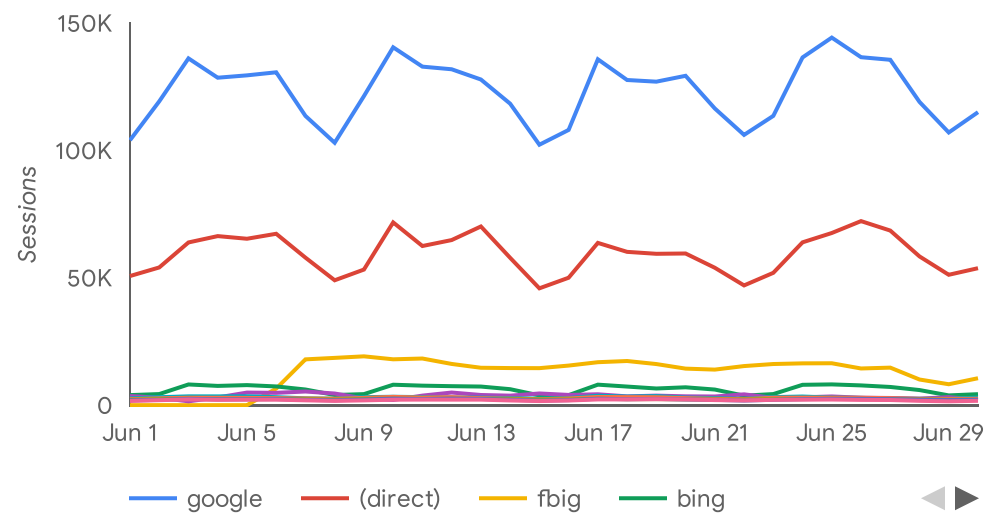

2024 June

Summary

Total users	New users	New User %	Pct Engaged	Pageviews per User	Engagement Time
5.6M	5.3M	95%	94%	8.9	00:01:19
↑ 80.0%	↑ 77.4%	↓ -1.4%	↓ -0.9%	↑ 12.6%	↑ 16.8%

Trends

Page Views

	Page title	Views	New users	Total users
1.	What Can I Bring? All Transportation Secu...	8,490,905	343,372	612,990
2.	TSA PreCheck® Transportation Security A...	7,725,336	1,355,526	1,730,432
3.	TSA PreCheck® Enrollment Centers Trans...	4,976,975	76,551	532,041
4.	Transportation Security Administration Tr...	2,792,425	518,278	691,747
5.	What Can I Bring? Miscellaneous Transpor...	2,519,405	10,560	154,855
6.	What Can I Bring? Food Transportation Se...	1,899,897	87,358	201,103
7.	Liquids Rule Transportation Security Admi...	1,307,859	235,187	340,301
8.	Acceptable Identification at the TSA Check...	1,291,165	261,804	334,321
9.	What Can I Bring? Medical Transportation ...	853,649	10,523	91,599
10.	TWIC® Transportation Security Administra...	575,930	110,271	127,404

Top Traffic Sources

Session source	Session medium	Sessions	% Sessions
google	organic	3,412,308	46.7%
(direct)	(none)	1,760,175	24.1%
fbig	social	372,716	5.1%
google	cpc	312,183	4.3%
bing	organic	116,089	1.6%
zetaglobal	display	106,858	1.5%
aa.com	referral	90,140	1.2%
delta.com	referral	84,680	1.2%
bing	cpc	72,804	1.0%

Top Events

Event name	Event count	% Events	Active users
page_view	49,563,472	52.3%	5,577,768
scroll	11,722,947	12.4%	4,299,985
user_engagement	10,948,550	11.6%	3,391,736
session_start	7,224,603	7.6%	5,554,916
first_visit	5,313,801	5.6%	5,310,591
Click	3,448,399	3.6%	1,416,005
click	1,565,273	1.7%	1,036,845
form_start	1,224,876	1.3%	771,684
form_submit	738,423	0.8%	451,404