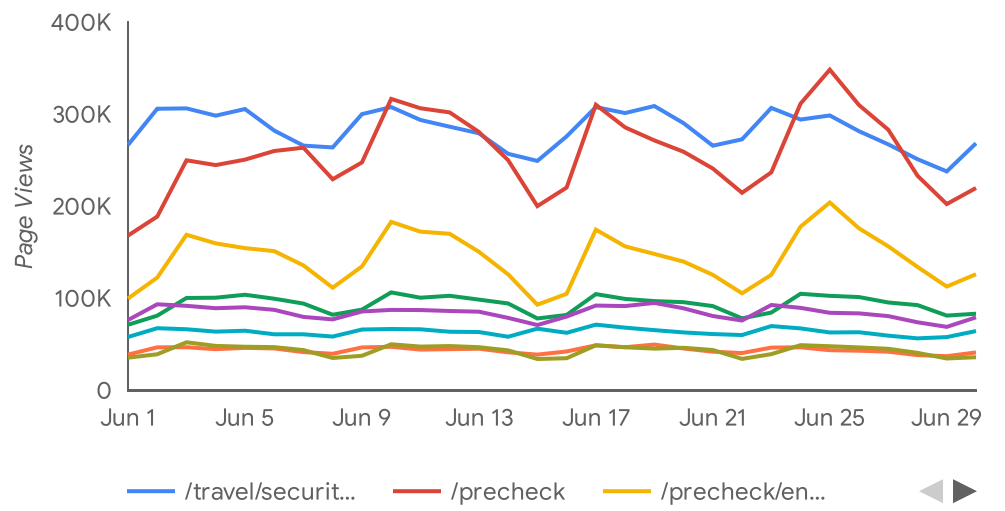

2024 June

Summary

Total users	New users	New User %	Pct Engaged	Pageviews per User	Engagement Time
5.6M	5.3M	95%	94%	8.9	00:01:19
↑ 80.0%	↑ 77.4%	↓ -1.4%	↓ -0.9%	↑ 12.6%	↑ 16.8%

Trends

Page Views

	Page title	Views	New users	Total users
1.	What Can I Bring? All Transportation Secu...	8,490,905	343,372	612,990
2.	TSA PreCheck® Transportation Security A...	7,725,336	1,355,526	1,730,432
3.	TSA PreCheck® Enrollment Centers Trans...	4,976,975	76,551	532,041
4.	Transportation Security Administration Tr...	2,792,425	518,278	691,747
5.	What Can I Bring? Miscellaneous Transpor...	2,519,405	10,560	154,855
6.	What Can I Bring? Food Transportation Se...	1,899,897	87,358	201,103
7.	Liquids Rule Transportation Security Admi...	1,307,859	235,187	340,301
8.	Acceptable Identification at the TSA Check...	1,291,165	261,804	334,321
9.	What Can I Bring? Medical Transportation ...	853,649	10,523	91,599
10.	TWIC® Transportation Security Administra...	575,930	110,271	127,404

Top Traffic Sources

Session source	Session medium	Sessions	% Sessions
google	organic	3,412,308	46.7%
(direct)	(none)	1,760,175	24.1%
fbig	social	372,716	5.1%
google	cpc	312,183	4.3%
bing	organic	116,089	1.6%
zetaglobal	display	106,858	1.5%
aa.com	referral	90,140	1.2%
delta.com	referral	84,680	1.2%
bing	cpc	72,804	1.0%

Top Events

Event name	Event count	% Events	Active users
page_view	49,563,472	52.3%	5,577,768
scroll	11,722,947	12.4%	4,299,985
user_engagement	10,948,550	11.6%	3,391,736
session_start	7,224,603	7.6%	5,554,916
first_visit	5,313,801	5.6%	5,310,591
Click	3,448,399	3.6%	1,416,005
click	1,565,273	1.7%	1,036,845
form_start	1,224,876	1.3%	771,684
form_submit	738,423	0.8%	451,404