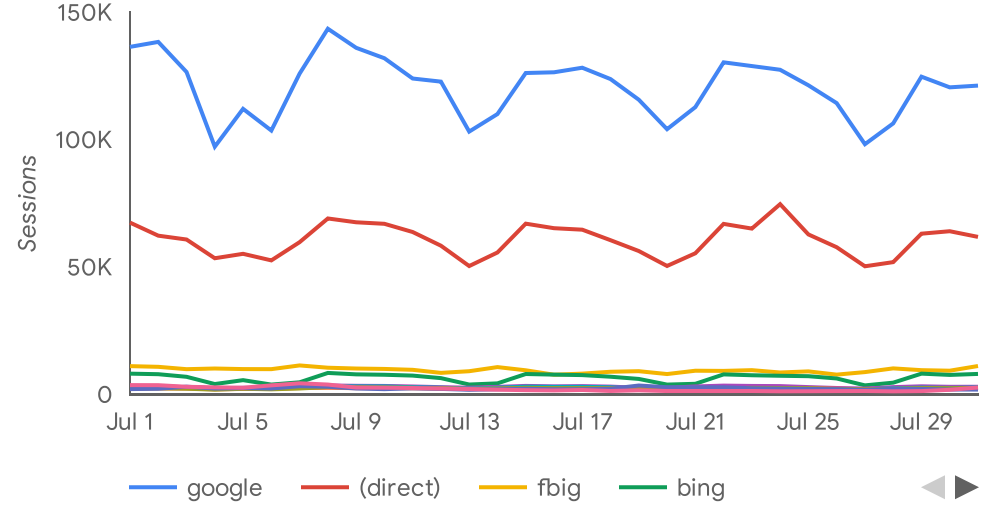

2024 July

Summary

Total users	New users	New User %	Pct Engaged	Pageviews per User	Engagement Time
5.6M	5.3M	96%	95%	8.9	00:01:20
↓ -2.8%	↓ -2.6%	↑ 0.2%	↑ 0.7%	↑ 0.0%	↑ 0.9%

Trends

Page Views

	Page title	Views	New users	Total users
1.	What Can I Bring? All Transportation Secu...	8,229,084	346,574	617,063
2.	TSA PreCheck® Transportation Security A...	7,713,649	1,276,722	1,660,310
3.	TSA PreCheck® Enrollment Centers Trans...	4,941,007	87,802	547,225
4.	Transportation Security Administration Tr...	2,822,023	547,873	709,148
5.	What Can I Bring? Miscellaneous Transpor...	2,461,823	11,268	151,926
6.	What Can I Bring? Food Transportation Se...	1,878,038	86,721	198,389
7.	Acceptable Identification at the TSA Check...	1,265,442	256,082	330,752
8.	Liquids Rule Transportation Security Admi...	1,263,550	230,215	325,097
9.	What Can I Bring? Medical Transportation ...	817,043	10,783	88,454
10.	TSA PreCheck® Renewals Transportation ...	725,222	138,508	164,962

Top Traffic Sources

Session source	Session medium	Sessions	% Sessions
google	organic	3,361,447	47.7%
(direct)	(none)	1,828,347	25.9%
google	cpc	319,398	4.5%
fbig	social	290,901	4.1%
bing	organic	120,788	1.7%
aa.com	referral	90,136	1.3%
delta.com	referral	78,240	1.1%
bing	cpc	75,450	1.1%
duckduckgo	organic	70,914	1.0%

Top Events

Event name	Event count	% Events	Active users
page_view	49,635,523	52.4%	5,562,250
scroll	11,853,767	12.5%	4,272,234
user_engagement	10,864,993	11.5%	3,398,227
session_start	7,285,541	7.7%	5,557,897
first_visit	5,323,352	5.6%	5,294,098
Click	3,952,442	4.2%	1,567,180
click	1,729,436	1.8%	1,114,841
form_start	1,220,018	1.3%	782,082
form_submit	743,532	0.8%	448,961