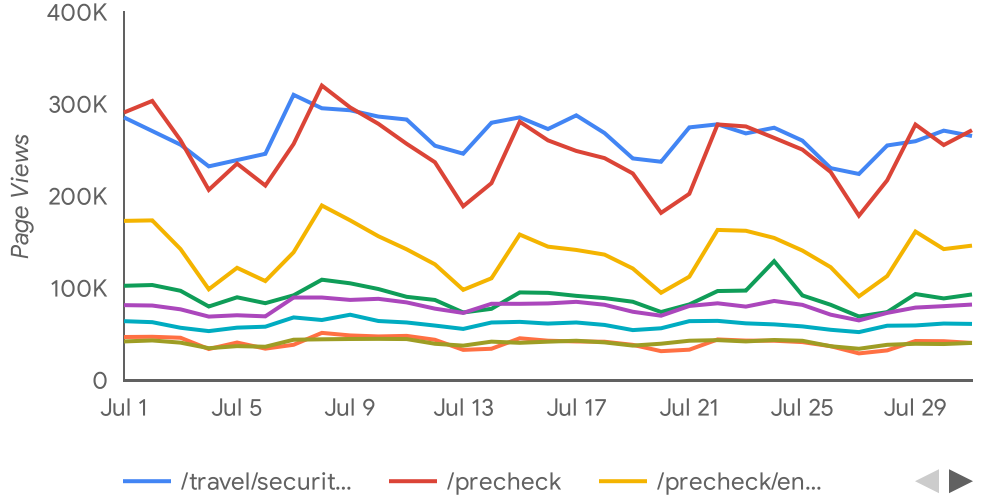

2024 July

Summary

Total users	New users	New User %	Pct Engaged	Pageviews per User	Engagement Time
5.6M	5.3M	96%	95%	8.9	00:01:20
↓ -2.8%	↓ -2.6%	↑ 0.2%	↑ 0.7%	↑ 0.0%	↑ 0.9%

Trends

Page Views

	Page title	Views	New users	Total users
1.	What Can I Bring? All Transportation Secu...	8,229,084	346,574	617,063
2.	TSA PreCheck® Transportation Security A...	7,713,649	1,276,722	1,660,310
3.	TSA PreCheck® Enrollment Centers Trans...	4,941,007	87,802	547,225
4.	Transportation Security Administration Tr...	2,822,023	547,873	709,148
5.	What Can I Bring? Miscellaneous Transpor...	2,461,823	11,268	151,926
6.	What Can I Bring? Food Transportation Se...	1,878,038	86,721	198,389
7.	Acceptable Identification at the TSA Check...	1,265,442	256,082	330,752
8.	Liquids Rule Transportation Security Admi...	1,263,550	230,215	325,097
9.	What Can I Bring? Medical Transportation ...	817,043	10,783	88,454
10.	TSA PreCheck® Renewals Transportation ...	725,222	138,508	164,962

Top Traffic Sources

Session source	Session medium	Sessions	% Sessions
google	organic	3,361,447	47.7%
(direct)	(none)	1,828,347	25.9%
google	cpc	319,398	4.5%
fbig	social	290,901	4.1%
bing	organic	120,788	1.7%
aa.com	referral	90,136	1.3%
delta.com	referral	78,240	1.1%
bing	cpc	75,450	1.1%
duckduckgo	organic	70,914	1.0%

Top Events

Event name	Event count	% Events	Active users
page_view	49,635,523	52.4%	5,562,250
scroll	11,853,767	12.5%	4,272,234
user_engagement	10,864,993	11.5%	3,398,227
session_start	7,285,541	7.7%	5,557,897
first_visit	5,323,352	5.6%	5,294,098
Click	3,952,442	4.2%	1,567,180
click	1,729,436	1.8%	1,114,841
form_start	1,220,018	1.3%	782,082
form_submit	743,532	0.8%	448,961