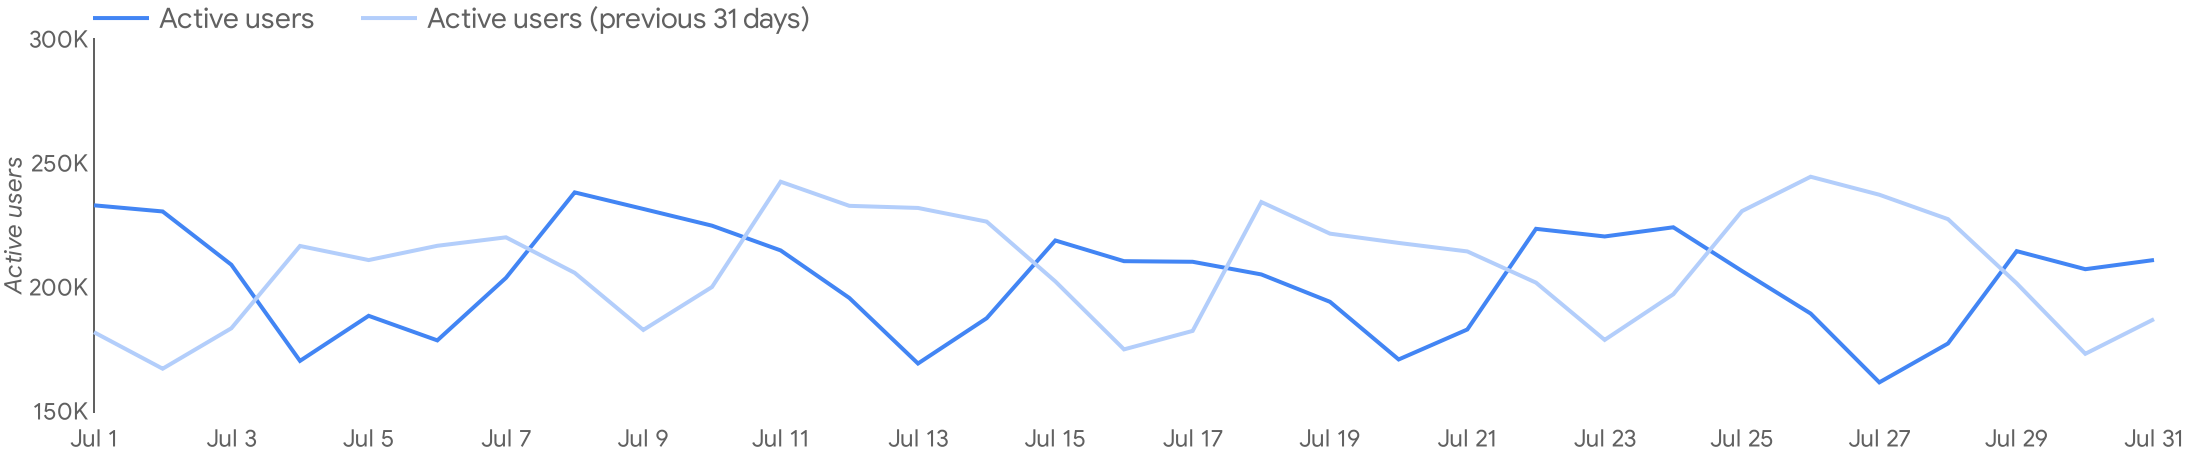

2024 July

Summary

Total users	New users	New User %	Pct Engaged	Pageviews per User	Engagement Time
5.6M	5.3M	96%	95%	8.9	00:01:20
↓ -2.8%	↓ -2.6%	↑ 0.2%	↑ 0.7%	↑ 0.0%	↑ 0.9%

Trends

Page Views

	Page title	Views	New users	Total users
1.	What Can I Bring? All Transportation Secu...	8,229,084	346,574	617,063
2.	TSA PreCheck® Transportation Security A...	7,713,649	1,276,722	1,660,310
3.	TSA PreCheck® Enrollment Centers Trans...	4,941,007	87,802	547,225
4.	Transportation Security Administration Tr...	2,822,023	547,873	709,148
5.	What Can I Bring? Miscellaneous Transpor...	2,461,823	11,268	151,926
6.	What Can I Bring? Food Transportation Se...	1,878,038	86,721	198,389
7.	Acceptable Identification at the TSA Check...	1,265,442	256,082	330,752
8.	Liquids Rule Transportation Security Admi...	1,263,550	230,215	325,097
9.	What Can I Bring? Medical Transportation ...	817,043	10,783	88,454
10.	TSA PreCheck® Renewals Transportation ...	725,222	138,508	164,962

Top Traffic Sources

Session source	Session medium	Sessions	% Sessions
google	organic	3,361,447	47.7%
(direct)	(none)	1,828,347	25.9%
google	cpc	319,398	4.5%
fbig	social	290,901	4.1%
bing	organic	120,788	1.7%
aa.com	referral	90,136	1.3%
delta.com	referral	78,240	1.1%
bing	cpc	75,450	1.1%
duckduckgo	organic	70,914	1.0%

Top Events

Event name	Event count	% Events	Active users
page_view	49,635,523	52.4%	5,562,250
scroll	11,853,767	12.5%	4,272,234
user_engagement	10,864,993	11.5%	3,398,227
session_start	7,285,541	7.7%	5,557,897
first_visit	5,323,352	5.6%	5,294,098
Click	3,952,442	4.2%	1,567,180
click	1,729,436	1.8%	1,114,841
form_start	1,220,018	1.3%	782,082
form_submit	743,532	0.8%	448,961