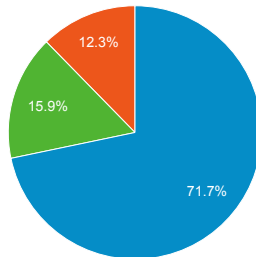

All Users  
100.00% Sessions

Total Visits

2,928,963

% of Total: 100.00% (2,928,963)

Avg. Visit Duration

00:02:02

Avg for View: 00:02:02 (0.00%)

Pageviews

6,450,550

% of Total: 100.00% (6,450,550)

Unique Visitors

2,264,133

% of Total: 100.00% (2,264,133)

Avg. Pages / Visit

2.20

Avg for View: 2.20 (0.00%)

Avg. Visits per Visitor

1 2 Other

Total Pageviews

Page Title	Pageviews	Bounce Rate
What Can I Bring?   Transportation Security Administration	1,559,060	30.88%
TSA Pre✓®   Transportation Security Administration	876,506	33.80%
Transportation Security Administration	642,730	29.28%
Liquids Rule   Transportation Security Administration	480,303	66.68%
Security Screening   Transportation Security Administration	232,835	77.16%