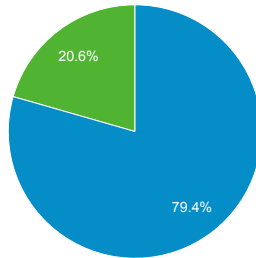

All Users  
100.00% Sessions

Total Visits

2,928,963

% of Total: 100.00% (2,928,963)

Avg. Visit Duration

00:02:02

Avg for View: 00:02:02 (0.00%)

Pageviews

6,450,550

% of Total: 100.00% (6,450,550)

Unique Visitors

2,264,133

% of Total: 100.00% (2,264,133)

Avg. Pages / Visit

2.20

Avg for View: 2.20 (0.00%)

Avg. Visits per Visitor

1 2 Other

Total Pageviews

Page Title	Pageviews	Bounce Rate
What Can I Bring?   Transportation Security Administration	1,559,060	30.88%
TSA Pre✓®   Transportation Security Administration	876,506	33.80%
Transportation Security Administration	642,730	29.28%
Liquids Rule   Transportation Security Administration	480,303	66.68%
Security Screening   Transportation Security Administration	232,835	77.16%