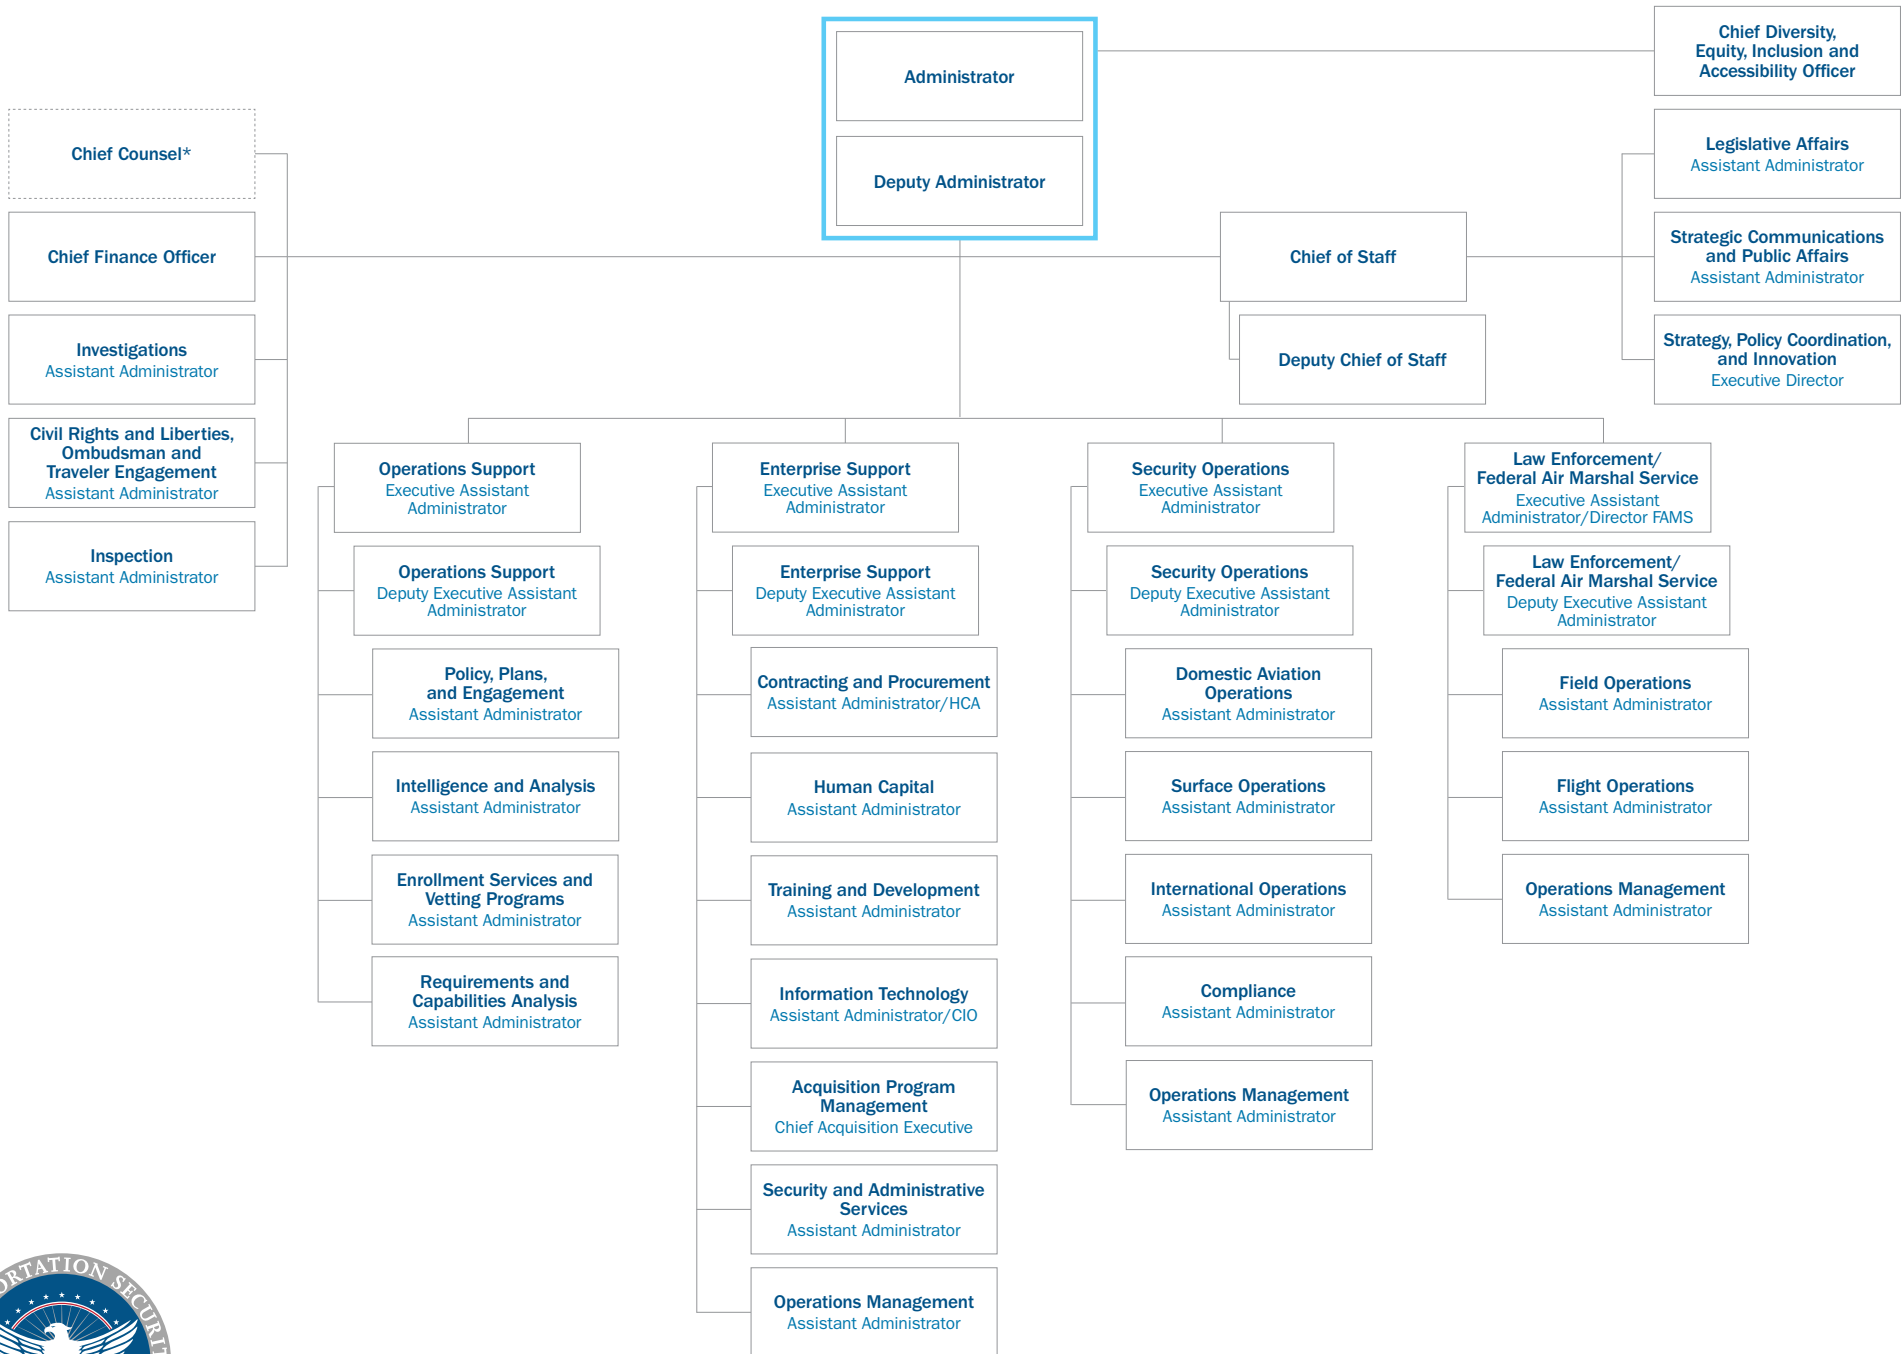

TSA Organizational Chart

* Chief Counsel reports to the Department of Homeland Security, Office of the General Counsel